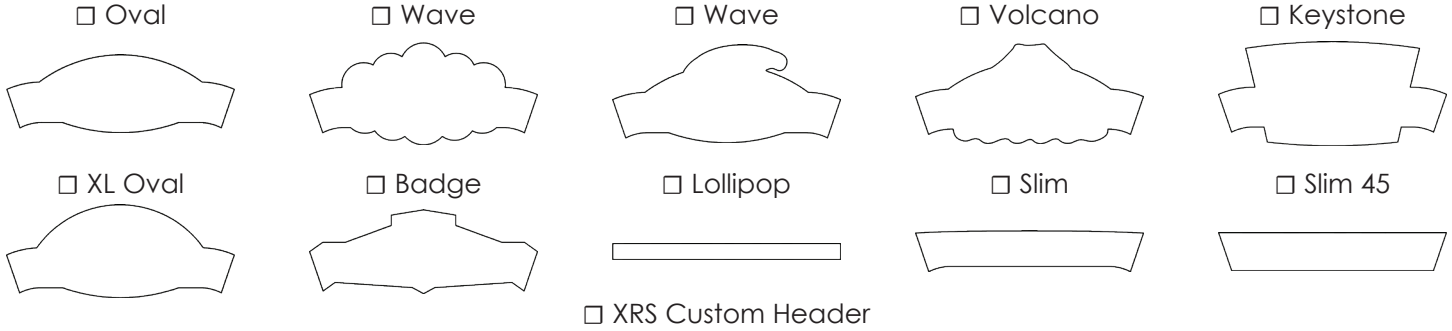

Arches: How to Order

STEP 1 - Select Arch Type - ☐ XRS (Non-Back-lit Graphics Panel) **OR** ☐ LIT (Back-lit Graphics)

STEP 2 - Select Header Style

STEP 3 - Select Edge & Channel Color (LIT Arch Only)

1. ☐ Red   ☐ Blue   ☐ White   ☐ Black

STEP 4 - Select Left Side Layout

Please select one Left side layout -

1. ☐ Instructional
   ☐ Package Confirmation
   ☐ Graphics Only

STEP 5 - Select Right Side Layout

Please select one Right side layout -

1. ☐ Instructional
   ☐ Package Confirmation
   ☐ Graphics Only

**XRS or LIT
with Turbo
Lights**